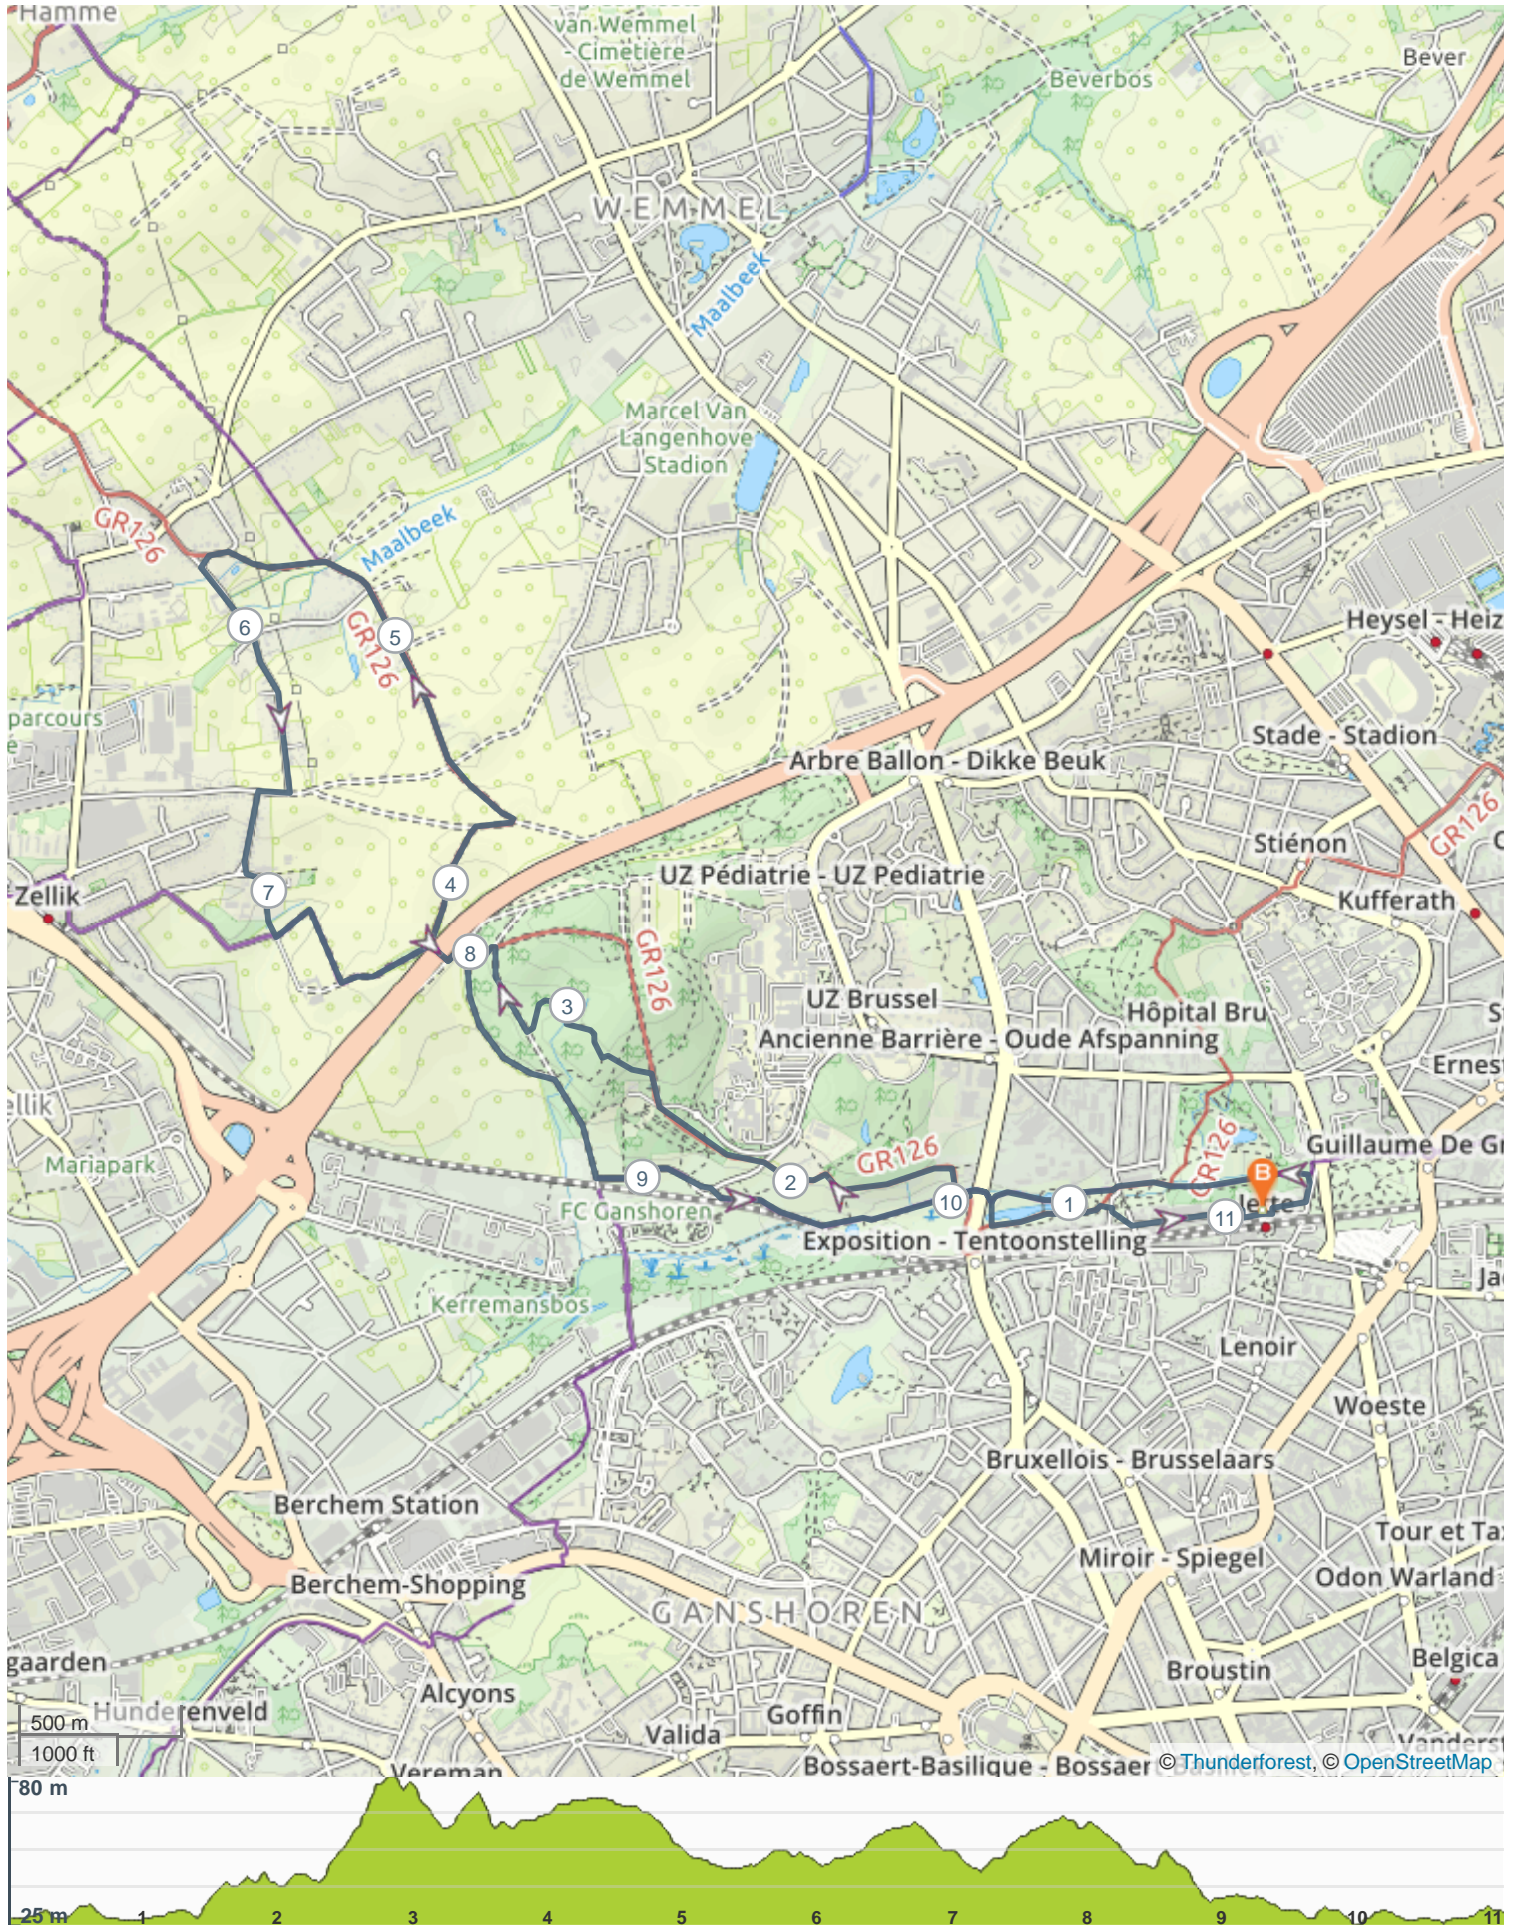

Summer Eve_Jet-Zel

ROUTE INFORMATION

LENGTH	11.137 km
ASCENT	138 m
DESCENT	136 m
HILLS	↑ 40.7% ↓ 43.1% → 16.3%
TERRAIN	Mixed
START	LAT: 50.881191, LNG: 4.328428

NOTES

Summer Eve_Jet-Zel

ROUTE DIRECTIONS

No	Km	Turn	Directions
1	0.000		Turn left
2	0.032	→	Turn right onto Rue Dupré - Dupréstraat
3	0.155	←	Turn left onto Square Jules Lorge - Jules Lorgesquare
4	0.246	←	Turn left
5	0.295		Keep right onto Promenade Verte
6	0.831		Turn slight right
7	1.231	↘	Turn sharp right
8	1.300	↖	Turn left onto Petite Rue Sainte-Anne - Kleine Sint-Annastraat
9	1.341	→	Turn right
10	1.373	←	Turn left
11	1.807	←	Turn left
12	1.926	↗	Keep right
13	1.996	↖	Turn slight left
14	2.083	↗	Keep right
15	2.203		Keep left
16	2.452	↗	Keep right
17	2.452	↖	Turn left
18	2.703	→	Turn right
19	3.167	→	Turn right
20	3.455	↙	Turn left
21	3.549	→	Turn right
22	3.628	↙	Turn sharp left
23	3.721	↗	Turn slight right
24	3.732	↗	Turn right
25	4.156	↗	Turn slight right
26	4.300	←	Turn left
27	5.312	↖	Turn slight left onto Oude Jetseweg
28	5.443	↓	Make a U-turn onto Oude Jetseweg
29	5.662	↖	Turn slight left onto Onderrichtstraat
30	5.686	↖	Turn left onto Onderrichtstraat
31	5.748	←	Turn left onto Pastoriestraat
32	6.028	↗	Keep right onto Smiskensveld
33	6.244	→	Turn right onto Schapenbaan
34	6.602	←	Turn left onto Neerzelligstraat
35	6.858	↖	Keep left onto Jan Leostraat