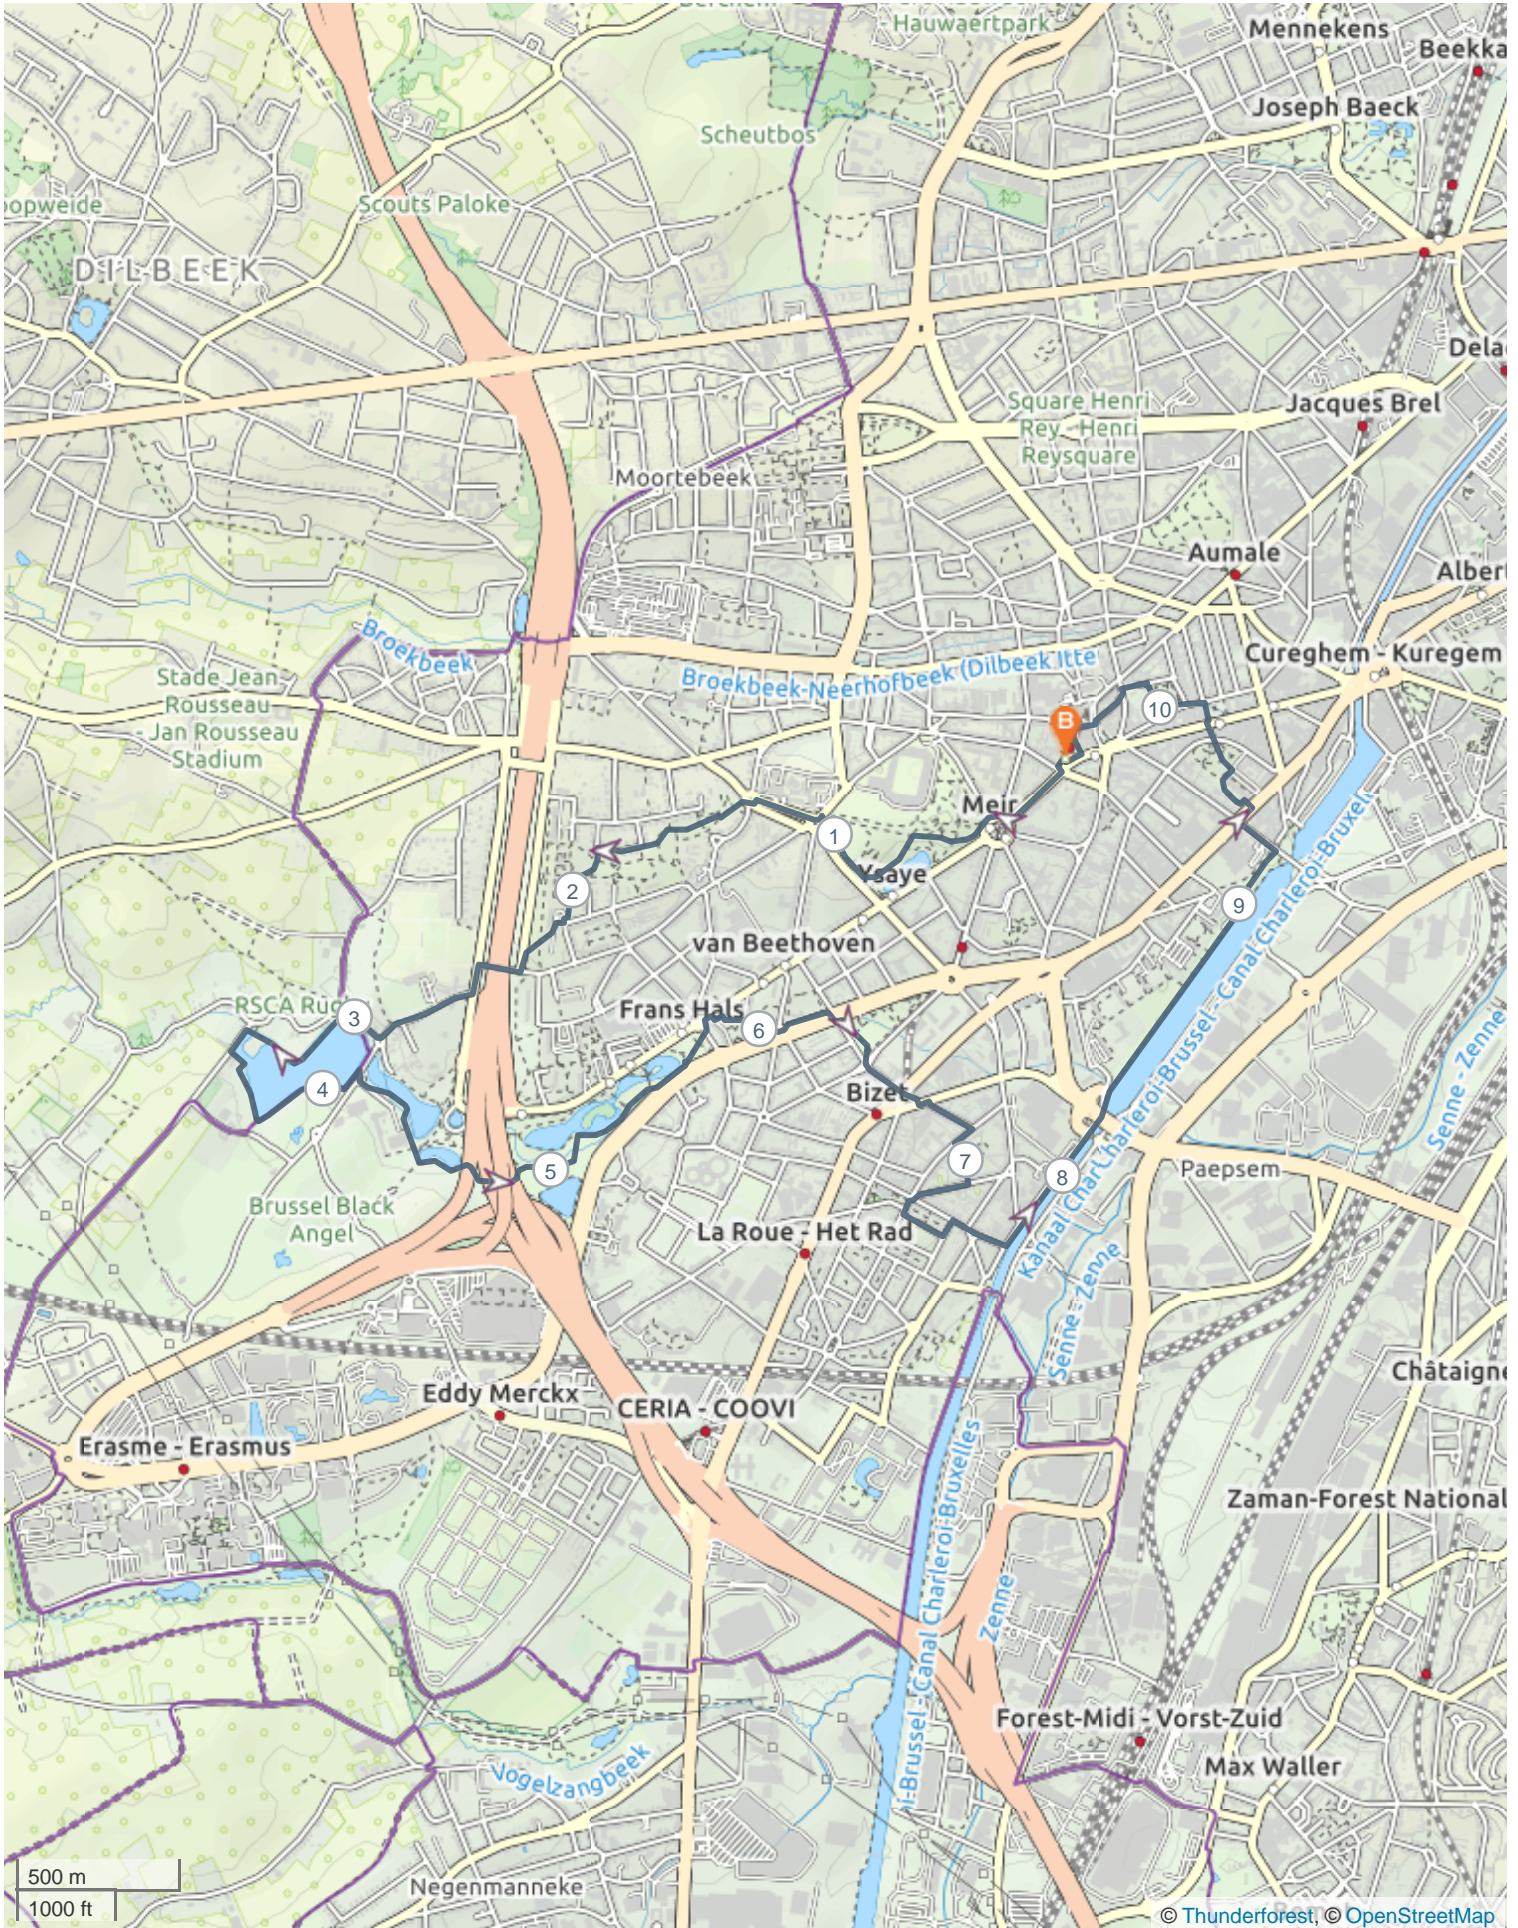

Summer Eve_AND_

ROUTE DIRECTIONS

No	Km	Turn	Directions
----	----	------	------------

No	Km	Turn	Directions
1	0.048		Keep left
2	0.060	↗	Turn left onto Rue de la Procession - Processiestraat
3	0.068	→	Turn right onto Avenue Paul Janson - Paul Jansonlaan
4	0.286	→	Turn right
5	0.383		Turn right
6	0.393	↖	Turn left
7	0.616	←	Keep left
8	0.658	↗	Turn slight right
9	0.827	↗	Turn right
10	1.017	↖	Turn left
11	1.036	↖	Turn left
12	1.057	↖	Turn left
13	1.062	←	Turn left onto Avenue Théo Verbeeck - Théo Verbeecklaan
14	1.076	↗	At roundabout, take exit 1 onto Rue Docteur Huet - Dokter Huetstraat
15	1.279	↖	At roundabout, take exit 3
16	1.389		Keep left
17	1.416	↗	Turn right
18	1.426		Turn left
19	1.557		Keep right
20	1.579	↖	Keep left
21	1.637	↗	Keep right
22	1.693		Turn left onto Avenue Chanoine Roose - Kanunnik Rooselaan
23	1.698		Turn right onto Avenue Chanoine Roose - Kanunnik Rooselaan
24	1.832	↙	Turn sharp left onto Avenue Chanoine Roose - Kanunnik Rooselaan
25	1.897	↗	Keep right
26	1.944		Keep left
27	1.960	↖	Keep left
28	2.099	↗	Turn left onto Avenue Jean Sibélius - Jean Sibéliuslaan
29	2.112	↗	Turn right
30	2.141	←	Turn left
31	2.169	↗	Turn right
32	2.311	→	Turn right
33	2.319	↗	Turn left onto Boulevard Joseph Bracops - Joseph Bracopslaan
34	2.345	→	Turn right onto Rue de Neerpede - Neerpedestraat
35	2.474	←	Turn left onto Avenue du Luizenmolen - Luizenmolenlaan
36	2.563	→	Turn right onto Rue de Neerpede - Neerpedestraat